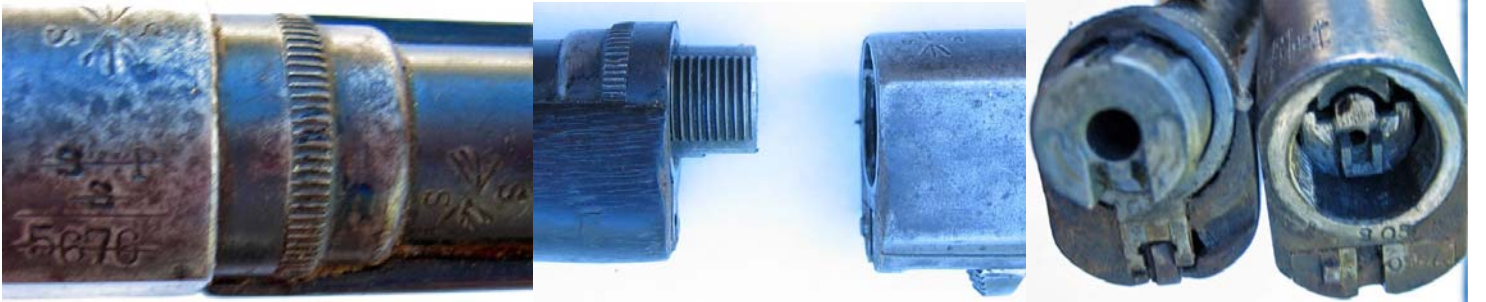

**Specifications;** Maker: Fabrique Nationale (FN), Belgium. Model: 1914 Browning patent .22"LR semi-auto takedown rifle. Action: Recoil operated, loaded and cocked by pulling rearward on the underside bolt, spent cases ejected downward. Integral tubular magazine in butt partially withdrawn to load 8 cartridges through a hole at top of wrist (refer image below left). S/N 30556. Barrel 19.25". O/A length 37". Weight: 5.2lbs. Sights: adjustable screw elevation rear vee sight, round foresight. Stock: walnut. Production: Over half a million

**New Zealand Service:** The rifle illustrated here is just one example of the many makes of .22 calibre rifle noted in New Zealand marked with SP. In 1942 consequent upon the authority of the War Cabinet the army were ordered to "purchase or impress of guns or other arms at gunsmiths or dealers' premises" and "purchase of shot or other guns held by private persons" a special series of numbers were allocated which in addition to the broad arrow were stamped on the purchased arms. Numbers were allocated by the districts as follows:

A register was compiled at Army District HQ of purchased arms recording the following information: SP No, Accounting Officer, Description-make & serial No, From whom purchased, Price paid, Remarks.

Note the marks S P / S / 5676 and the single broad arrow on barrel below the rear sight in accordance with the instructions above. When sold after WWII these rifles were marked with two opposing broad arrows some with S stamped above and below to indicate sold out of service / government ownership (refer marks above). The exact meaning of the marks S P is presently unknown.